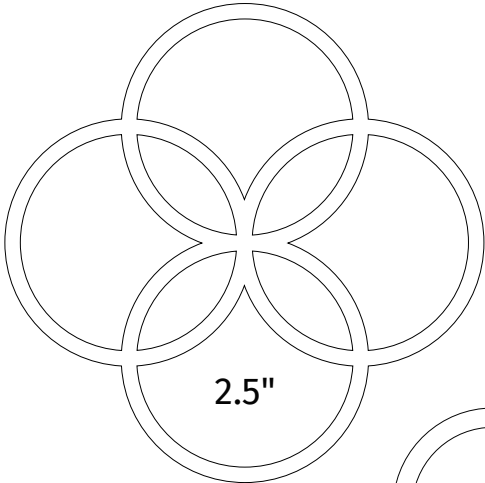

GOLD ROUND MIRRORS

2.5"

Backing 2.5" x 2.5"

1 inch
test
square

2"

Backing 2" x 2"

2"
fits 1"
mirror

Backing
(1.2")

2"

2"

Backing (1.5")

Backing (2")